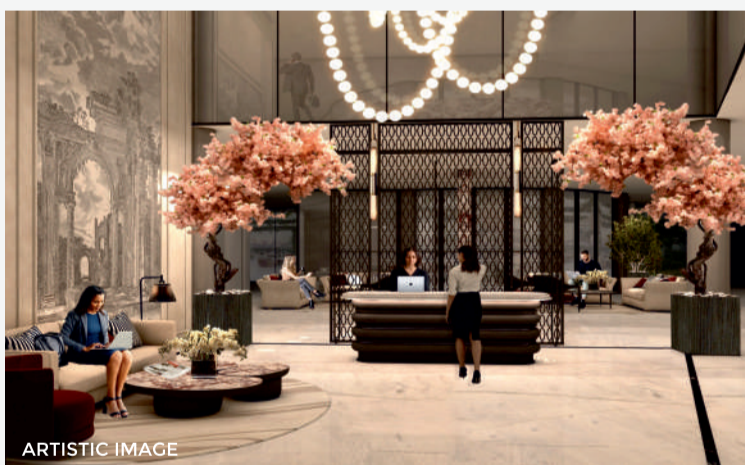

# SOLITAIRRIANN CITY

JAYPEE SPORTS CITY, YAMUNA EXPRESWAY

ARTISTIC IMAGE

Experience the pinnacle of luxury living.

Indulge in a world of opulence with world-class amenities and unmatched elegance.

LUXURY LOUNGE | GRAND BANQUET HALL | OPEN TERRACE | LUXURY GYM | SPA | SWIMMING POOL | POOL & CARD ROOM